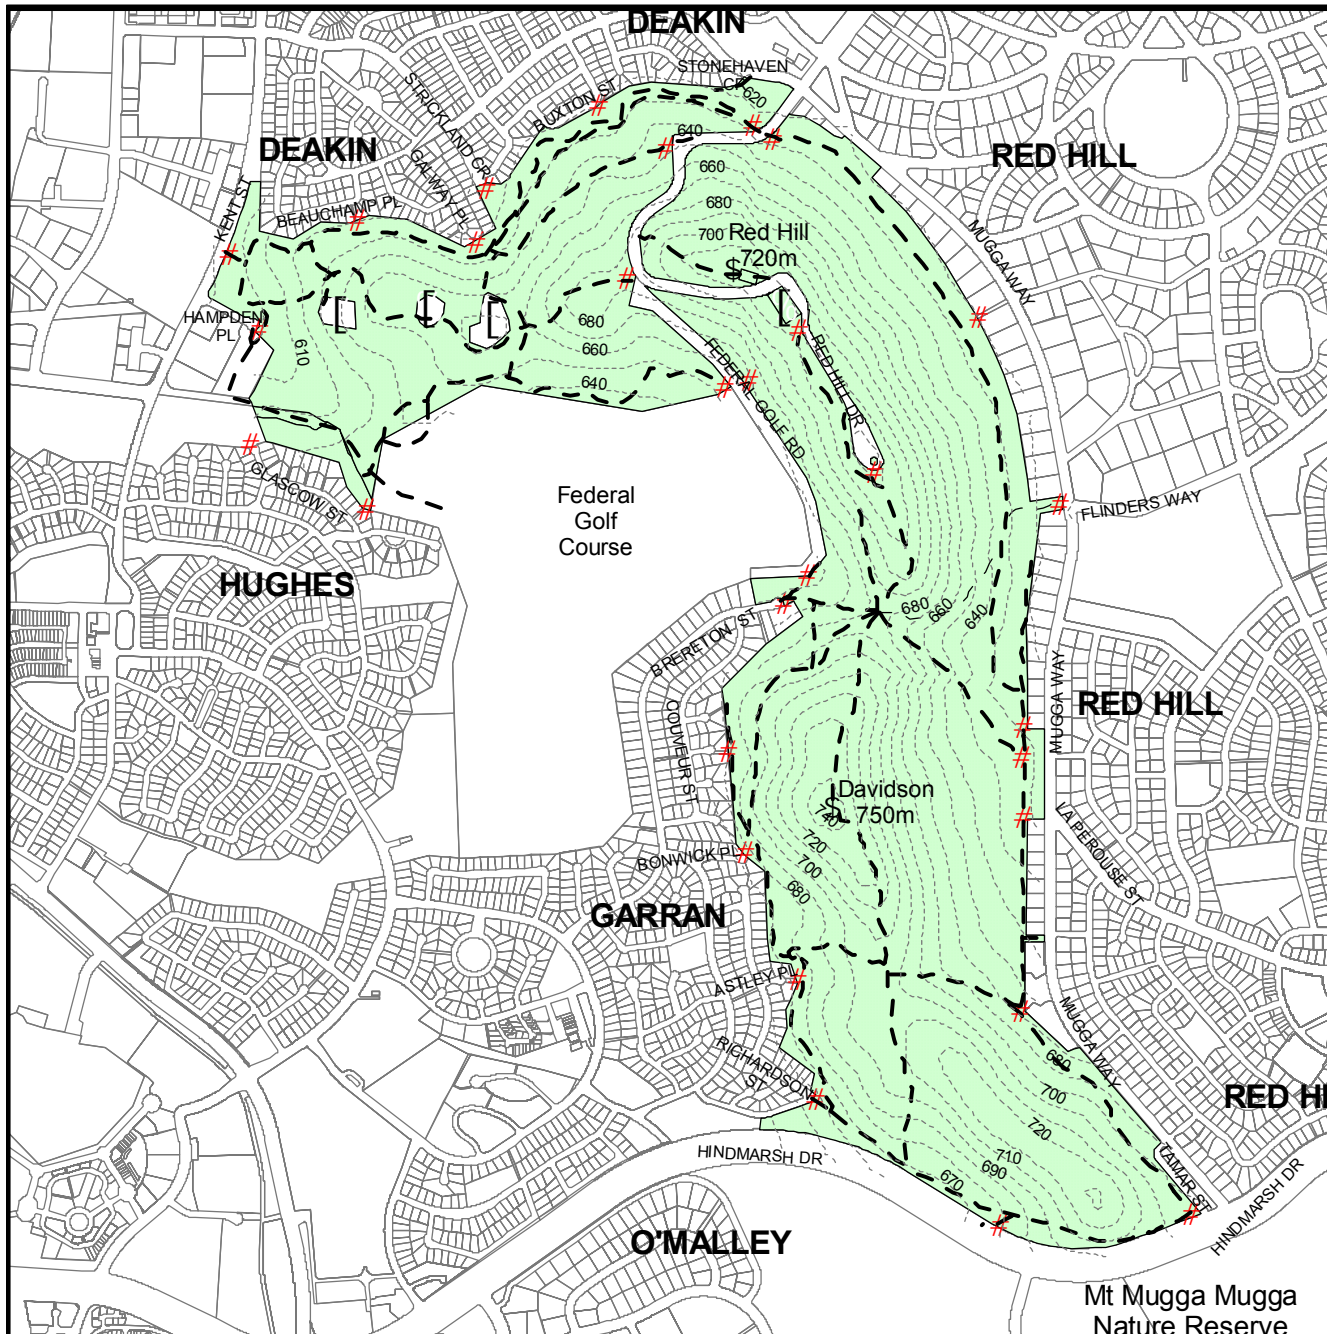

Canberra Nature Park

RED HILL NATURE RESERVE

KEY

- - - Management track
- . . . Walking trail

- \$ Trig point/summit
- # Pedestrian access
- [Reservoir
- 3 Equestrian access

DOGS MUST BE ON A LEAD.
 This Nature Reserve is not a designated dog exercise area.
 Contact: Canberra Nature Park
 6207 2087 BH

0 100 200 300 400 500 Meters

Disclaimer: Environment ACT does not warrant that this data is free from errors.

Base data supplied by ACT Land Information Centre, PALM 16 Chalis Street, DICKSON ACT

Helpline: (02) 6207 9777
www.environment.act.gov.au