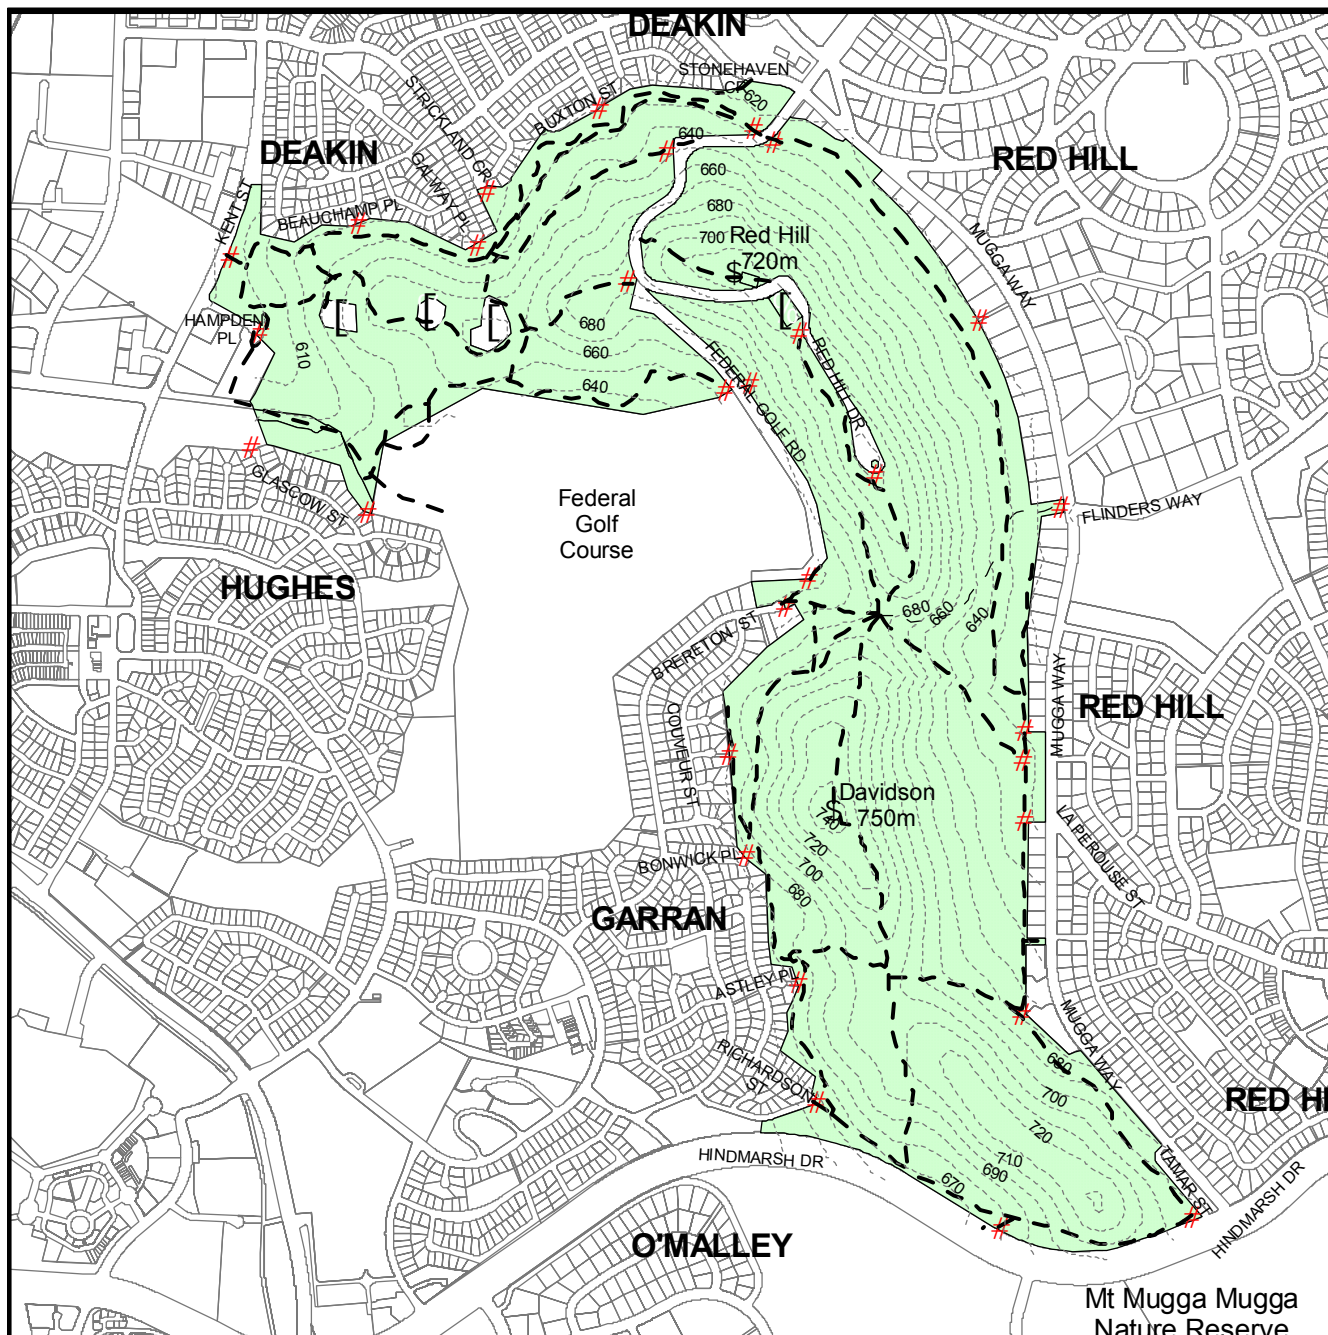

Canberra Nature Park

RED HILL NATURE RESERVE

KEY

--- Management track

... Walking trail

0 100 200 300 400 500 Meters

\$ Trig point/summit

Pedestrian access

[Reservoir

3 Equestrian access

DOGS MUST BE ON A LEAD.
This Nature Reserve is not a designated dog exercise area.
Contact: Canberra Nature Park
6207 2087 BH

Disclaimer: Environment ACT does not warrant that this data is free from errors.